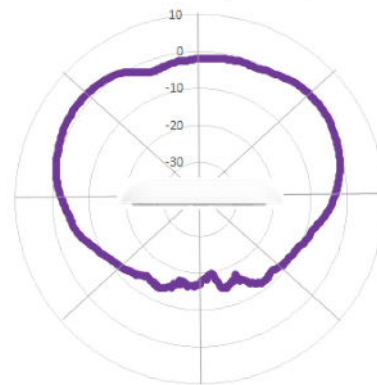

Standards

Wi-Fi Protocols	VHT MCS rates, 16/64/256/1024/4096-QAM, 20/40/80/160 MHz
	TWT, Long OFDM Symbol, Transmit beamforming, Airtime Fairness, AMSDU, AMPDU, RIFS, STBC, LDPC, MIMO Power Save, MRC, BPSK, QPSK, CCK, DSSS, OFDM, OFDMA, UL/DL MU-MIMO
	IEEE 802.11 a/ac/ax/b/d/e/g/h/i/j/k/n/r/s/u/v

XE5-8 Wi-Fi 6/6E Indoor Access Point

XE5-8 Wi-Fi 6/6E Indoor Access Point

Antenna Patterns

4x4 2.4 GHz Azimuth

Max Gain (dB): 10
Scale: 10dB/Div

4x4 2.4 GHz Elevation

Max Gain (dB): 10
Scale: 10dB/Div

4x4 5 GHz Azimuth

Max Gain (dB): 10
Scale: 10dB/Div

4x4 5 GHz Elevation

Max Gain (dB): 10
Scale: 10dB/Div

8x8 5 GHz Azimuth

Max Gain (dB): 10
Scale: 10dB/Div

8x8 5 GHz Elevation

Max Gain (dB): 10
Scale: 10dB/Div

XE5-8 Wi-Fi 6/6E Indoor Access Point