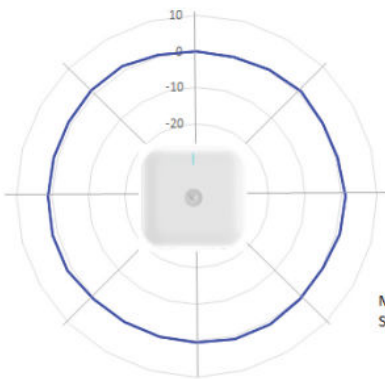

Standards

Wi-Fi Protocols	VHT MCS rates, 16/64/256/1024/4096-QAM, 20/40/80/160 MHz
	TWT, Long OFDM Symbol, Transmit beamforming, Airtime Fairness, AMSDU, AMPDU, RIFS, STBC, LDPC, MIMO Power Save, MRC, BPSK, QPSK, CCK, DSSS, OFDM, OFDMA, UL/DL MU-MIMO
	IEEE 802.11 a/ac/ax/b/d/e/g/h/i/j/k/n/r/s/u/v

XE5-8 Wi-Fi 6/6E Indoor Access Point

XE5-8 Wi-Fi 6/6E Indoor Access Point

Antenna Patterns

4x4 2.4 GHz Azimuth

Max Gain (dB): 10
Scale: 10dB/Div

4x4 2.4 GHz Elevation

Max Gain (dB): 10
Scale: 10dB/Div

4x4 5 GHz Azimuth

Max Gain (dB): 10
Scale: 10dB/Div

4x4 5 GHz Elevation

Max Gain (dB): 10
Scale: 10dB/Div

8x8 5 GHz Azimuth

Max Gain (dB): 10
Scale: 10dB/Div

8x8 5 GHz Elevation

Max Gain (dB): 10
Scale: 10dB/Div

XE5-8 Wi-Fi 6/6E Indoor Access Point