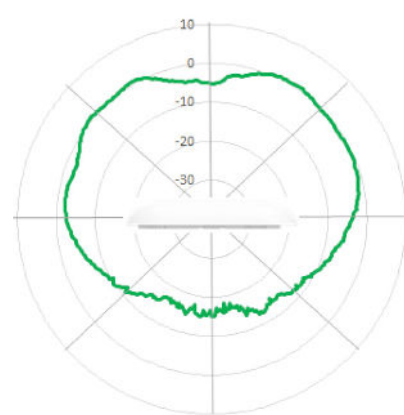

XE5-8 Wi-Fi 6/6E Indoor Access Point

XE5-8 Wi-Fi 6/6E Indoor Access Point

Antenna Patterns

4x4 2.4 GHz Azimuth

Max Gain (dB): 10
Scale: 10dB/Div

4x4 2.4 GHz Elevation

Max Gain (dB): 10
Scale: 10dB/Div

4x4 5 GHz Azimuth

Max Gain (dB): 10
Scale: 10dB/Div

4x4 5 GHz Elevation

Max Gain (dB): 10
Scale: 10dB/Div

8x8 5 GHz Azimuth

Max Gain (dB): 10
Scale: 10dB/Div

8x8 5 GHz Elevation

Max Gain (dB): 10
Scale: 10dB/Div

XE5-8 Wi-Fi 6/6E Indoor Access Point