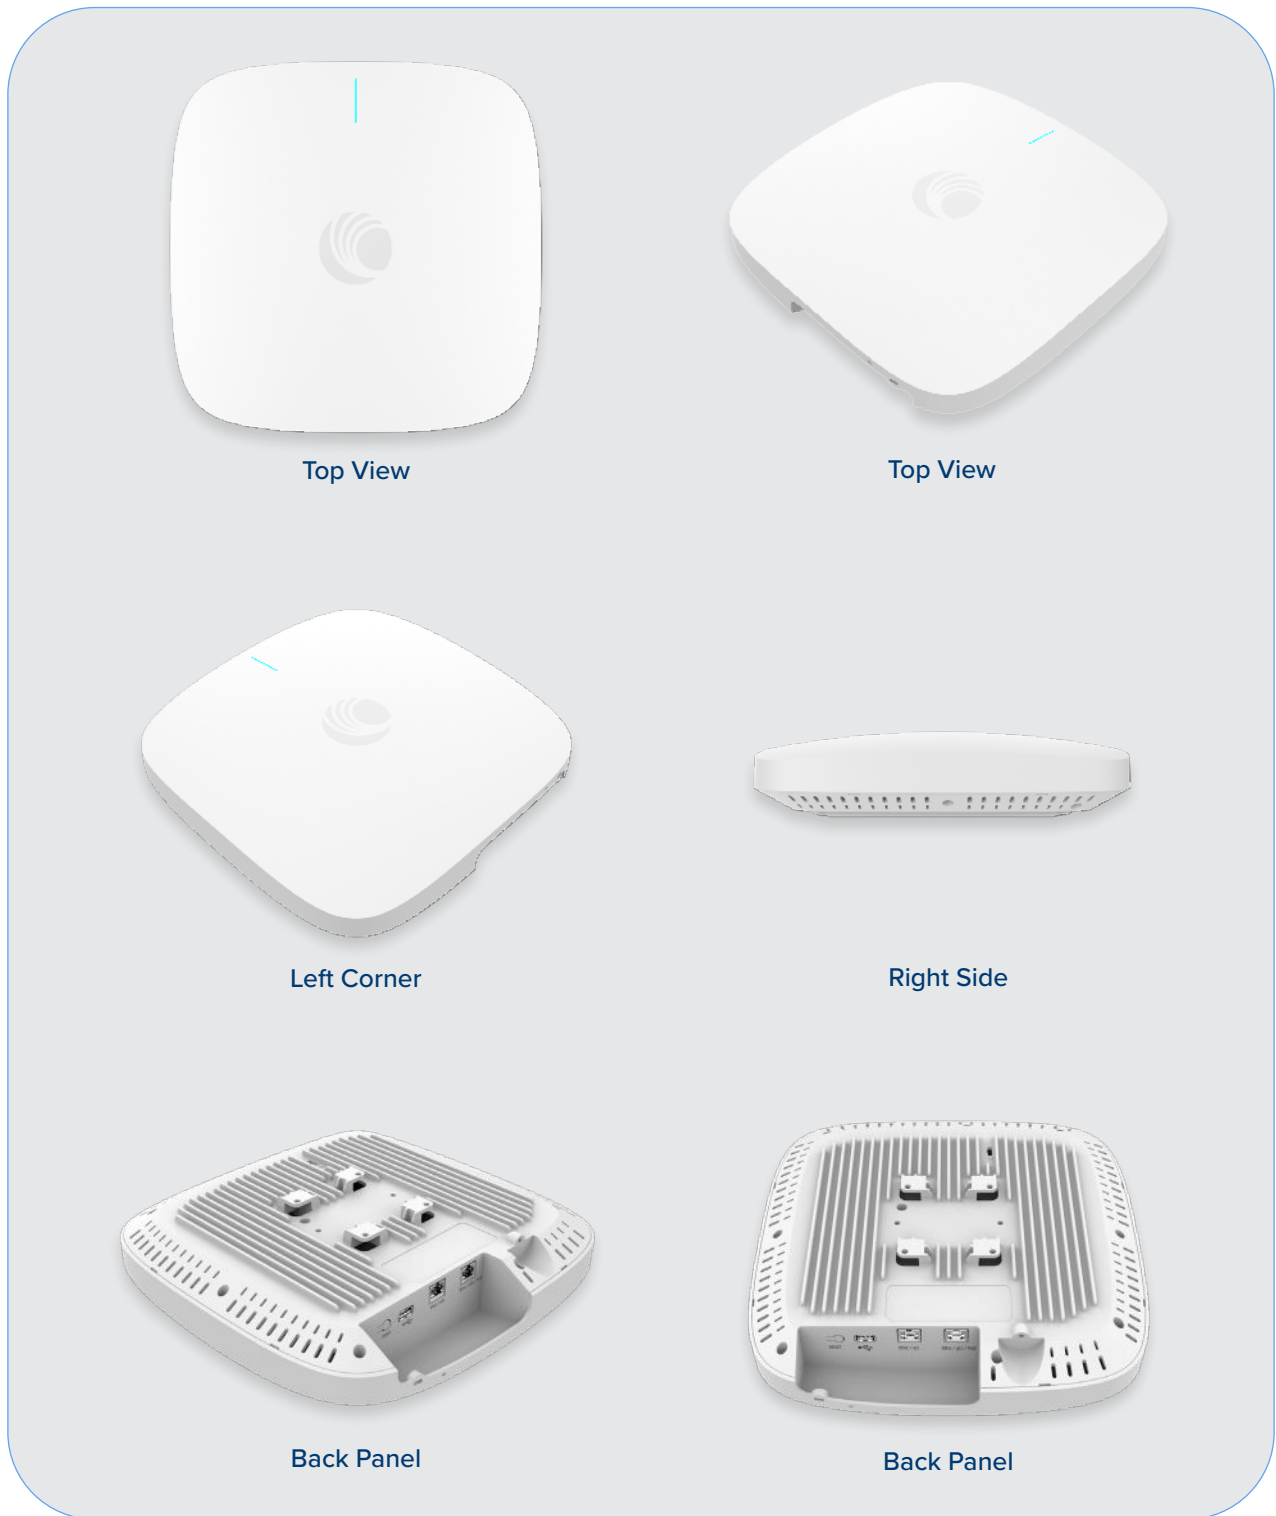

XE5-8 Wi-Fi 6/6E Indoor Access Point