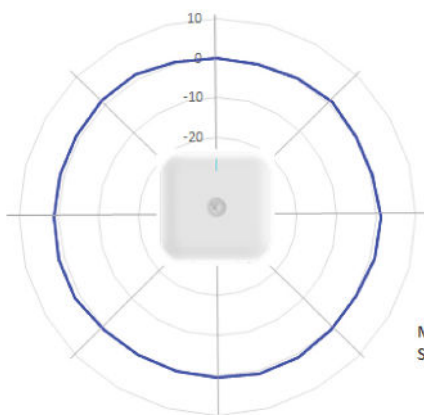

XE5-8 Wi-Fi 6/6E Indoor Access Point

XE5-8 Wi-Fi 6/6E Indoor Access Point

Antenna Patterns

4x4 2.4 GHz Azimuth

Max Gain (dB): 10
Scale: 10dB/Div

4x4 2.4 GHz Elevation

Max Gain (dB): 10
Scale: 10dB/Div

4x4 5 GHz Azimuth

Max Gain (dB): 10
Scale: 10dB/Div

4x4 5 GHz Elevation

Max Gain (dB): 10
Scale: 10dB/Div

8x8 5 GHz Azimuth

Max Gain (dB): 10
Scale: 10dB/Div

8x8 5 GHz Elevation

Max Gain (dB): 10
Scale: 10dB/Div

XE5-8 Wi-Fi 6/6E Indoor Access Point