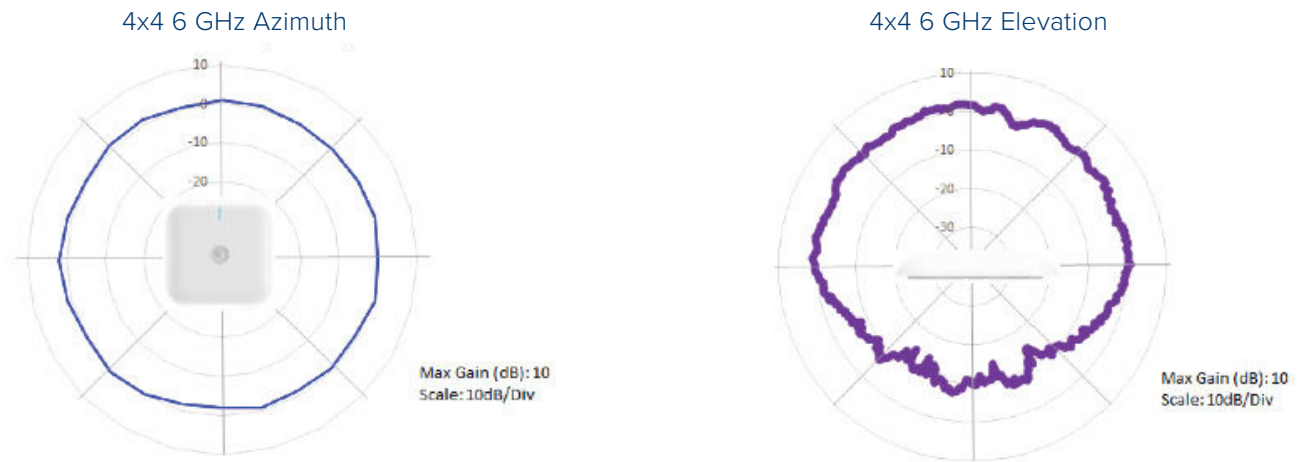

XE5-8 Wi-Fi 6/6E Indoor Access Point

Antenna Patterns

XE5-8 Ordering Information

Regulatory Model XE5-8

XE5-8X00A00-US Indoor 5-Radio Wi-Fi 6/6E Access Point. SDR 802.11ax 8x8/4x4, US

XE5-8X00A00-EU Indoor 5-Radio Wi-Fi 6/6E Access Point. SDR 802.11ax 8x8/4x4, EU

XE5-8X00A00-RoW Indoor 5-Radio Wi-Fi 6/6E Access Point. SDR 802.11ax 8x8/4x4, RoW

XE5-8X00A00-CA Indoor 5-Radio Wi-Fi 6/6E Access Point. SDR 802.11ax 8x8/4x4, CA

N000000L142A PoE injector, 60W, 5 GbE, Indoor, Energy Level 6 Supply

AX-E510RBKT-WW Shock mount bracket

cnMaestro X Ordering Information

MSX-SUB-T3-1 cnMaestro X for Enterprise: Advanced management and includes Cambium Care Pro Support; 1-year term

MSX-SUB-T3-3 cnMaestro X for Enterprise: Advanced management and includes Cambium Care Pro Support; 3-year term

MSX-SUB-T3-5 cnMaestro X for Enterprise: Advanced management and includes Cambium Care Pro Support; 5-year term

MSX-SUB-T3-M cnMaestro X for Enterprise: Advanced management and includes Cambium Care Pro Support; 1-month term