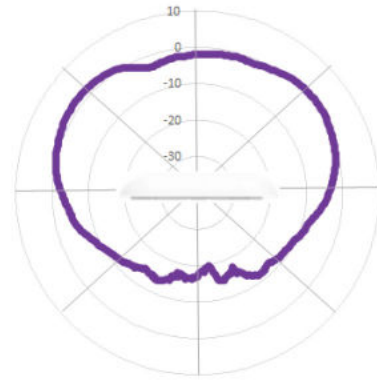

Standards

Wi-Fi Protocols	VHT MCS rates, 16/64/256/1024/4096-QAM, 20/40/80/160 MHz
	TWT, Long OFDM Symbol, Transmit beamforming, Airtime Fairness, AMSDU, AMPDU, RIFS, STBC, LDPC, MIMO Power Save, MRC, BPSK, QPSK, CCK, DSSS, OFDM, OFDMA, UL/DL MU-MIMO
	IEEE 802.11 a/ac/ax/b/d/e/g/h/i/j/k/n/r/s/u/v

XE5-8 Wi-Fi 6/6E Indoor Access Point

XE5-8 Wi-Fi 6/6E Indoor Access Point

Antenna Patterns

4x4 2.4 GHz Azimuth

Max Gain (dB): 10
Scale: 10dB/Div

4x4 2.4 GHz Elevation

Max Gain (dB): 10
Scale: 10dB/Div

4x4 5 GHz Azimuth

Max Gain (dB): 10
Scale: 10dB/Div

4x4 5 GHz Elevation

Max Gain (dB): 10
Scale: 10dB/Div

8x8 5 GHz Azimuth

Max Gain (dB): 10
Scale: 10dB/Div

8x8 5 GHz Elevation

Max Gain (dB): 10
Scale: 10dB/Div

XE5-8 Wi-Fi 6/6E Indoor Access Point