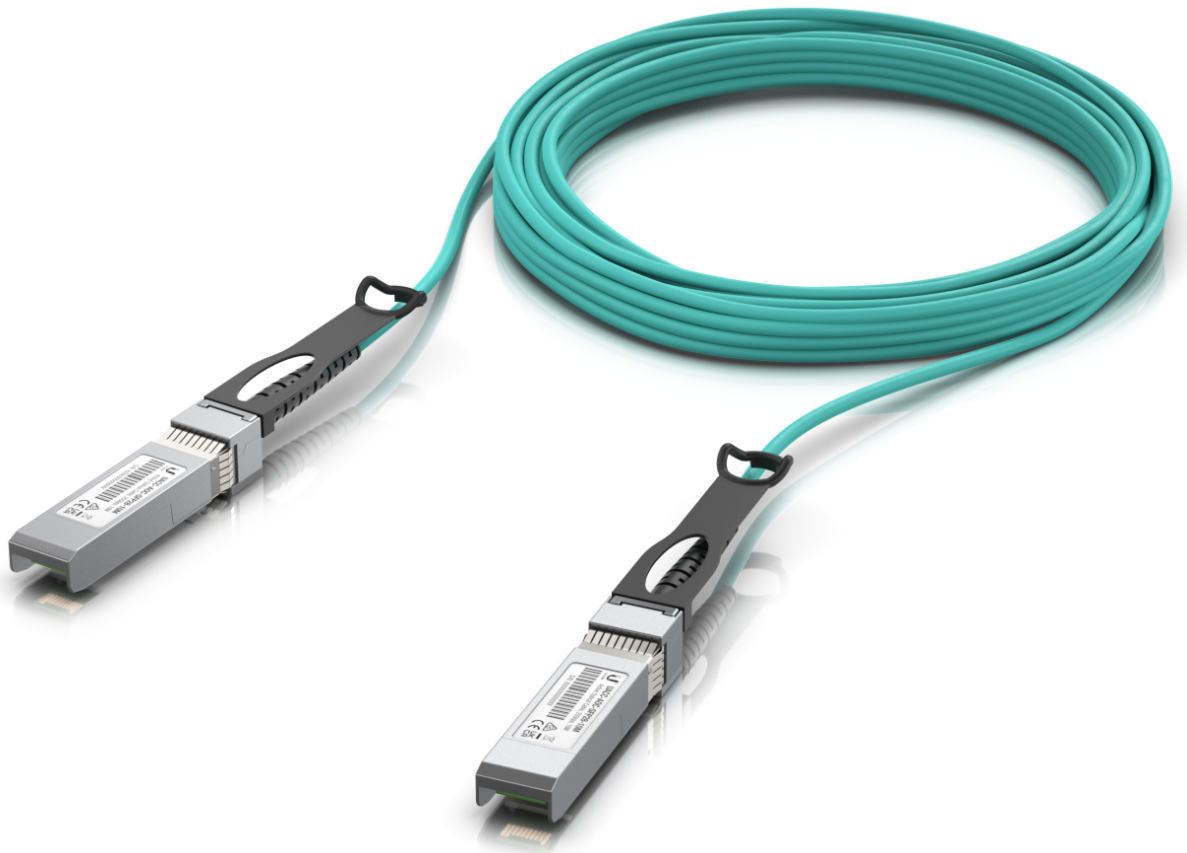

Datasheet
UACC-AOC-SFP28/SFP10

Long-Range Direct Attach Cable

SICE DISTRIBUTORE UFFICIALE: www.sicetelecom.it

UACC-AOC-SFP28

Connector type	SFP28 to SFP28
Cable length	5 / 10 / 20 / 30 m (16.4 / 32.8 / 65.6 / 98.4 ft)
Cable jacket	PVC
Jacket OD	3.0 mm
Wavelength	850 nm
Supported data rates	25 / 10 / 1 Gbps
Jacket color	Aqua
Operating temperature	0 to 70° C (32 to 158° F)

UACC-AOC-SFP10

Connector type	SFP+ to SFP+
Cable length	5 / 10 / 20 / 30 m (16.4 / 32.8 / 65.6 / 98.4 ft)
Cable jacket	PVC
Jacket OD	3.0 mm
Wavelength	850 nm
Supported data rates	10 / 1 Gbps
Jacket color	Aqua
Operating temperature	0 to 70° C (32 to 158° F)