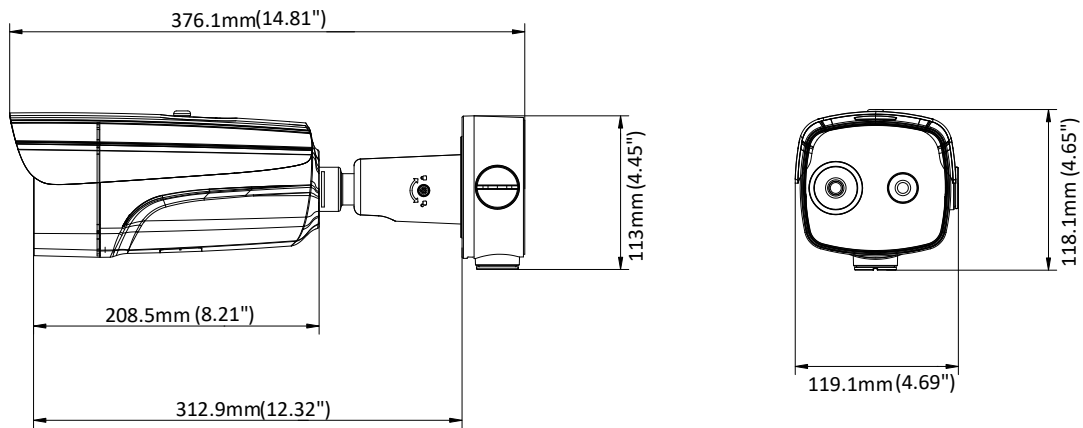

Available Model

DS-2TD2636B-15/P

Dimension