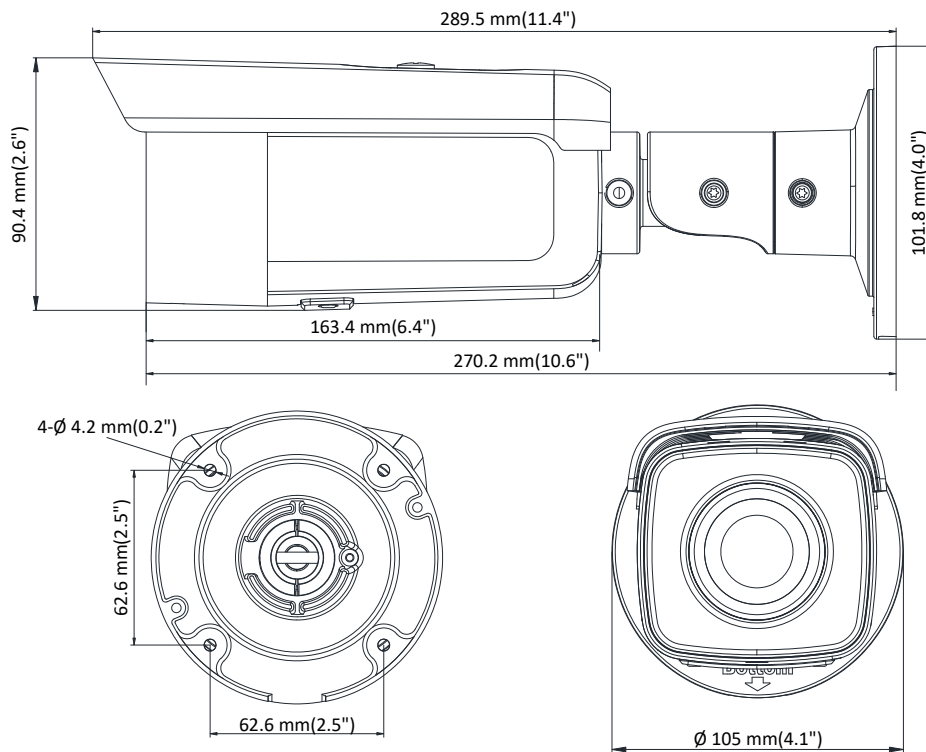

Dimensions

Accessories

Distributed by

DS-1260ZJ
Junction box

Headquarters

No.555 Qianmo Road, Binjiang District,
Hangzhou 310051, China
T +86-571-8807-5998
overseasbusiness@hikvision.com

Hikvision USA
T +1-909-895-0400
sales.usa@hikvision.com

Hikvision Australia
T +61-2-8599-4233
salesau@hikvision.com

Hikvision India
T +91-22-28469900
sales@pramahikvision.com

Hikvision Canada
T +1-866-200-6690
sales.canada@hikvision.com

Hikvision Thailand
T +662-275-9949
sales.thailand@hikvision.com

Hikvision Europe
T +31-23-5542770
sales.eu@hikvision.com

Hikvision Italy
T +39-0438-6902
info.it@hikvision.com

Hikvision Brazil
T +55 11 3318-0050
Latam.support@hikvision.com

Hikvision Turkey
T +90 [216]521 7070- 7074
sales.tr@hikvision.com

Hikvision Malaysia
T +601-7652-2413
sales.my@hikvision.com

Hikvision UK & Ireland
T +01628-902140
sales.uk@hikvision.com

Hikvision South Africa
Tel: +27 (10) 0351172
sale.africa@hikvision.com

Hikvision France
T +33(0)1-85-330-450
info.fr@hikvision.com

Hikvision Kazakhstan
T +7-727-9730667
nikia.panfilov@hikvision.ru

Hikvision Vietnam
T +84-974270888
sales.vt@hikvision.com

Hikvision UAE
T +971-4-4432090
salesme@hikvision.com

Hikvision Singapore
T +65-6684-4718
sg@hikvision.com

Hikvision Spain
T +34-91-737-16-55
info.es@hikvision.com

Hikvision Tashkent
T +99-87-1238-9438
uzb@hikvision.ru

Hikvision Hong Kong
T +852-2151-1761
info.hk@hikvision.com

Hikvision Russia
T +7-495-669-67-99
sateru@hikvision.com

Hikvision Korea
T +82-[0]31-731-8817
sales.korea@hikvision.com

Hikvision Poland
T +48-22-460-01-50
info.pl@hikvision.com

Hikvision Indonesia
T +62-21-2933759
Sales.Indonesia@hikvision.com

Hikvision Colombia
sales.colombia@hikvision.com