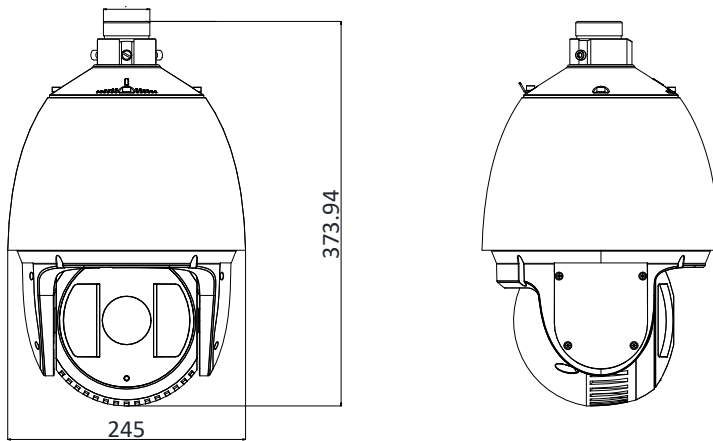

Working Humidity	≤ 90%
Protection Level	IP66 Standard, 6000V Lightning Protection, Surge Protection and Voltage Transient Protection
Dimensions	Φ 245 mm × 373.94 mm (Φ 9.65" × 14.72")
Weight	Approx. 6 kg (13.23 lb)

Order Model

DS-2DF7232IX-AEL (D), without wiper, 24 VAC & Hi-PoE

DS-2DF7232IX-AELW (D), with wiper, 24 VAC & Hi-PoE

Dimensions

Unit: mm

Accessories

	DS-1604ZJ	Wall Mounting Bracket
	DS-1604ZJ-box	Wall Mounting Bracket with Junction Box
	DS-1604ZJ-box-pole	Vertical Pole Mounting Bracket with Junction Box
	DS-1604ZJ-box-corner	Wall Mounting Bracket with Junction Box
	DS-1660ZJ	Parapet Wall Mounting Bracket
	DS-1619ZJ	Gooseneck Mounting Bracket
	DS-1661ZJ	Pendant Mounting Bracket
	DS-1662ZJ	Pendant Mounting Bracket
	DS-1663ZJ	Ceiling Mounting Bracket
	DS-1667ZJ	Extendable Pole for Pendant Mounting Bracket
	DS-1673ZJ	Horizontal Pole Mounting Bracket
	DS-1682ZJ	Extendable Pole for Pendant Mounting Bracket