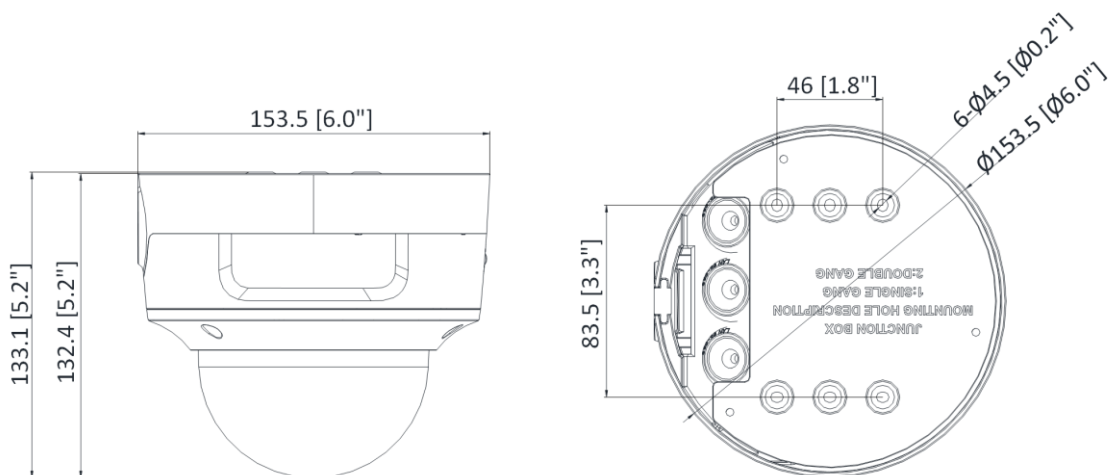

▪ **Available Model**

DS-2CD2766G2-IZS (2.8 to 12 mm)

DS-2CD2766G2-IZS (2.8 to 12 mm) (Black)

▪ **Dimension**

Unit: mm (inch)

▪ **Accessory**

▪ **Optional**

DS-1471ZJ-155(Black) Pendant Mount	DS-1227ZJ-DM37 In-Ceiling Mount	DS-1471ZJ-155 Pendant Mount	DS-1475ZJ-SUS Vertical Pole Mount	DS-1473ZJ-155(Black) Wall Mount
DS-1475ZJ-SUS(Black) Vertical Pole Mount	DS-1476ZJ-SUS Corner Mount	DS-1473ZJ-155B (Black) Wall Mount	DS-1473ZJ-155B Wall Mount	DS-1473ZJ-155 Wall Mount

*Please choose accessories of the same color as the camera.