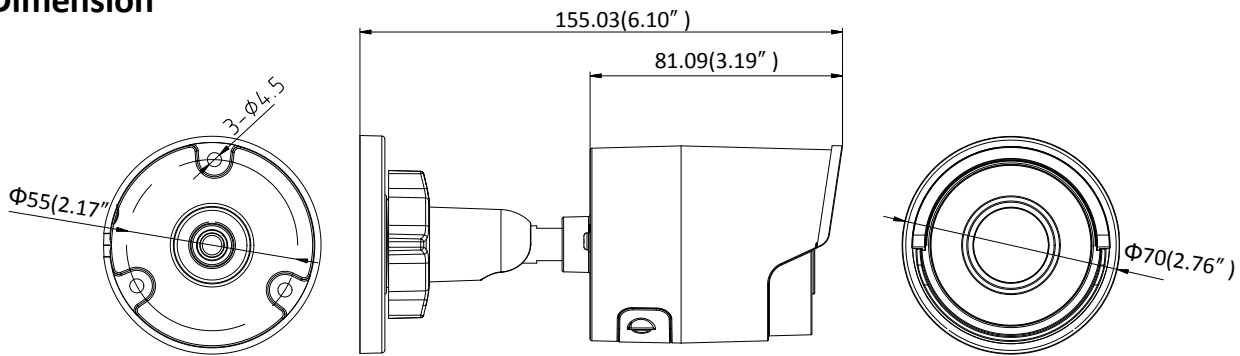

Protocols	TCP/IP, UDP, ICMP, HTTP, HTTPS, FTP, DHCP, DNS, DDNS, RTP, RTSP, RTCP, PPPoE, NTP, UPnP, SMTP, SNMP, IGMP, 802.1X, QoS, IPv6
Standard	ONVIF (PROFILE S, PROFILE G), ISAPI
General Function	One-key Reset, Anti-Flicker, Heartbeat, Mirror, Password Protection, Privacy Mask, Watermark, IP Address Filter
Firmware Version	V5.5.80
API	ONVIF (PROFILE S, PROFILE G), ISAPI
Simultaneous Live View	Up to 6 channels
User/Host	Up to 32 users 3 levels: Administrator, Operator and User
Client	iVMS-4200, Hik-Connect, iVMS-5200, iVMS-4500
Web Browser	Plug-in required live view: IE8+, Chrome 41.0-44, Firefox 30.0-51, Safari 8.0-11 Plug-in free live view: Chrome 45.0+, Firefox 52.0+
Interface	
Communication Interface	1 RJ45 10M/100M self-adaptive Ethernet port
On-board Storage	Built-in microSD/SDHC/SDXC slot, up to 128 GB
Reset Button	Yes
Smart Feature-set	
Behavior Analysis	Line crossing detection, intrusion detection, unattended baggage detection, object removal detection
Exception Detection	Scene change detection
Face Detection	Yes
General	
Operating Conditions	-30 °C to +60 °C (-22 °F to +140 °F), Humidity 95% or less (non-condensing)
Power	12 VDC ± 25%, 5 W PoE(802.3af, 36 V to 57V, class 3), 6.5 W
IR Range	Up to 30 m
Protection Level	IP67
Material	Metal
Dimensions	Camera: $\Phi 70 \times 155.03$ mm ($\Phi 2.76'' \times 6.1''$) Package: $216 \times 121 \times 118$ mm ($8.5'' \times 4.76'' \times 4.65''$)
Weight	Camera: 410 g (0.9 lb.)

Available Model

DS-2CD2025FWD-I (2.8/4/6/8/12 mm)

Dimension

Unit: mm

Accessory

DS-1280ZJ-XS
Junction Box

DS-1280ZJ-XS(Black)
Junction Box

Distributed by