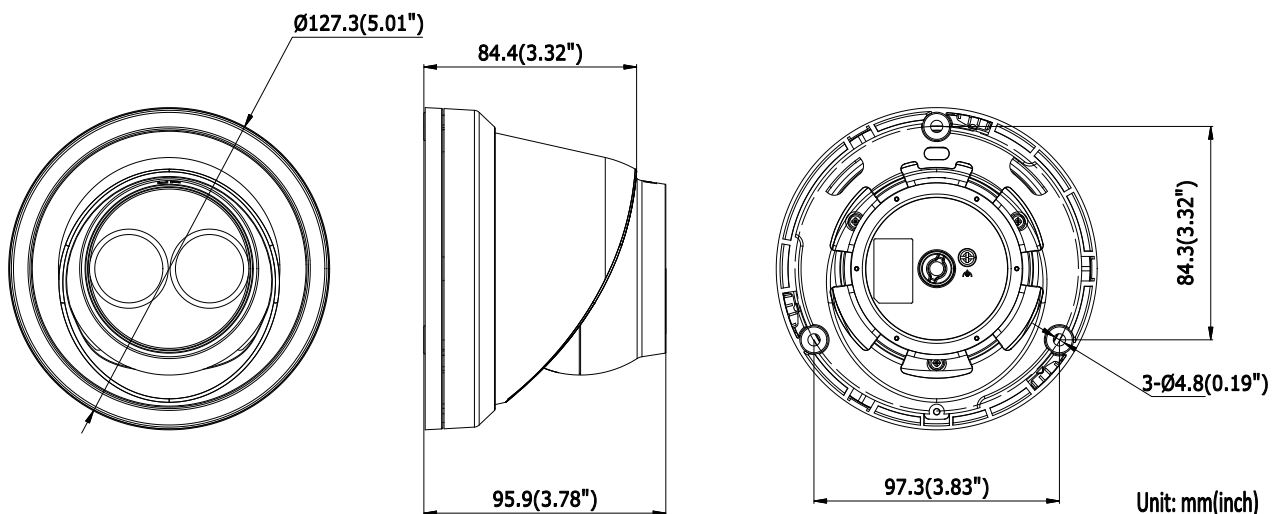

General Function	One-key Reset, Dual-VCA, Anti-Flicker, Heartbeat, Mirror, Password Protection, Privacy Mask, Watermark, IP Address Filter
Interface	
Communication Interface	1 RJ45 10M/100M self-adaptive Ethernet port
On-board Storage	Built-in microSD/SDHC/SDXC slot, up to 128 GB
Smart Feature-set	
Behavior Analysis	Line crossing detection, intrusion detection, unattended baggage detection, object removal detection
Line Crossing Detection	Cross a pre-defined virtual line, up to 1 pre-defined virtual lines supported
Intrusion Detection	Enter and loiter in a pre-defined virtual region, up to 1 pre-defined virtual regions supported
Object Removal Detection	Objects removed from the pre-defined region, such as the exhibits on display.
Unattended Baggage Detection	Objects left over in the pre-defined region such as the baggage, purse, dangerous materials
Face Detection	Human face appears in the image can be detected and trigger linkage method
General	
Operating Conditions	-30 °C to +60 °C (-22 °F to +140 °F), Humidity 95% or less (non-condensing)
Power Supply	12 VDC ± 25%, 6.5 W PoE(802.3af, 36 – 57V, class 3), 8.5 W
IR Range	Up to 30 m
Protection Level	IP67
Dimensions	Camera: Φ 127.3 × 95.9 mm (5.01" × 3.78") Package: 150 × 150 × 141 mm (5.91" × 5.91" × 5.55")
Weight	Camera: 620 g (1.37 lb.)

Available Models

DS-2CD2385FWD-I

Dimensions