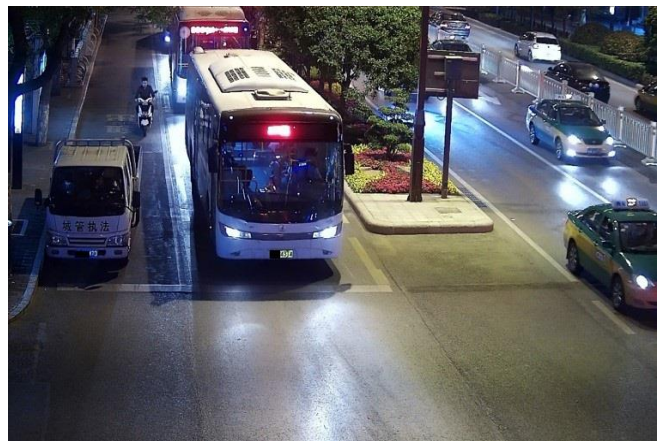

Urban Road

Mixed Road

Entrance & Exit

Highway Toll Station

Application Performance

- Urban road, mixed road, etc.

Day

Night

Day

Night

- Entrance & exit, highway toll station, etc.

Day

Night

Dimension

Unit: mm

Accessory