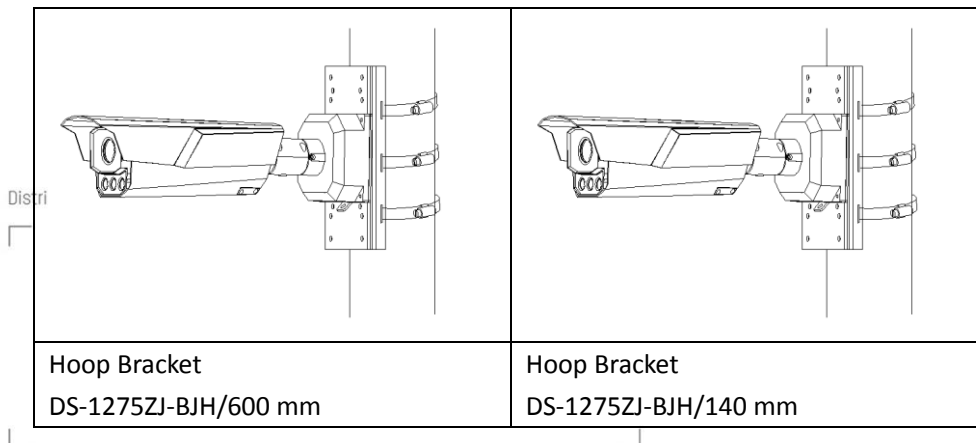

Day

Night

- Entrance & exit, highway toll station, etc.

Day

Night

Dimension

Unit: mm

Accessory