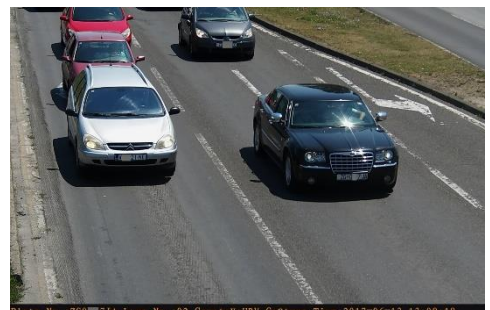

iDS-TCM403-A

High Performance ANPR Bullet Camera

DarkFighter

DeepinView

- 1/1.8" progressive scan CMOS
- 50 Hz: 2688 × 1520 @ 25 fps
- 60 Hz: 2688 × 1520 @ 30 fps
- Color: 0.001 Lux @ (F1.2, AGC ON)
- H.265, H.264
- 140 dB WDR
- 3D DNR
- Alarm I/O
- 1 RS-485 interface
- 3 defined streams
- Built-in microSD/TF card, up to 128 GB
- License plate recognition
- IP67, IK10

www.hikvision.com

Superiority

- Dedicated camera for ANPR
 - HD resolution
 - Professional shutter speed control
- Built-in ANPR engine, equipped with AI algorithm

Application

- Vehicle control
- Traffic monitoring
- Toll collection
- Security

Scenarios

- Tunnel
- Toll station
- Urban road
- Parking entrance

Smart Function

- Support vehicle model classification
- Support vehicle color identification
- Support no-plate vehicle capture
- Support driving direction detection
- Support motorcycle capture