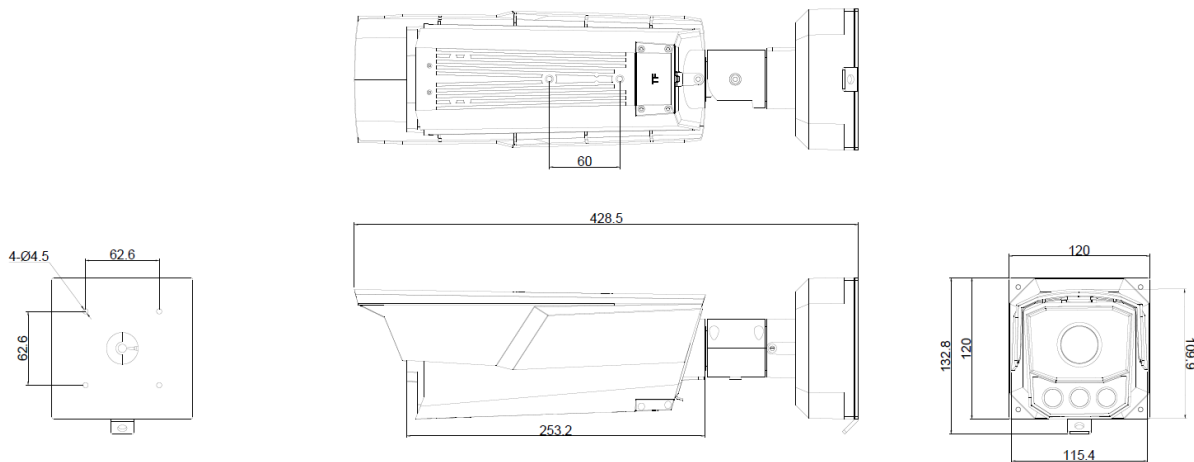

Day

Night

- Entrance & exit, highway toll station, etc.

Day

Night

Dimension

Unit: mm

Accessory