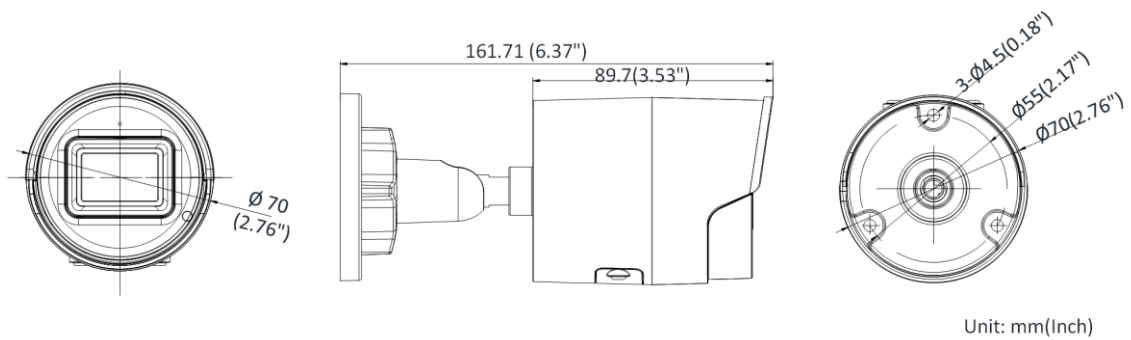

▪ Dimension

▪ Accessory

▪ Optional

DS-1280ZJ-XS

Junction Box