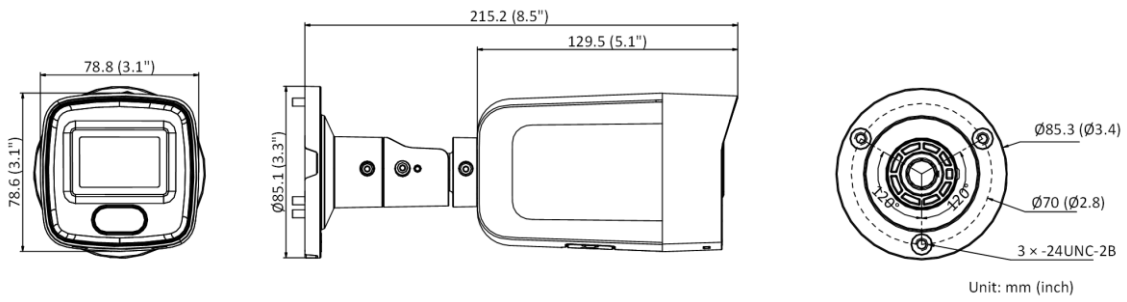

▪ **Dimension**

▪ **Accessory**

▪ **Optional**

DS-1275ZJ-SUS Vertical Pole Mount	DS-1280ZJ-S Junction Box	DS-1276ZJ-SUS Corner Mount