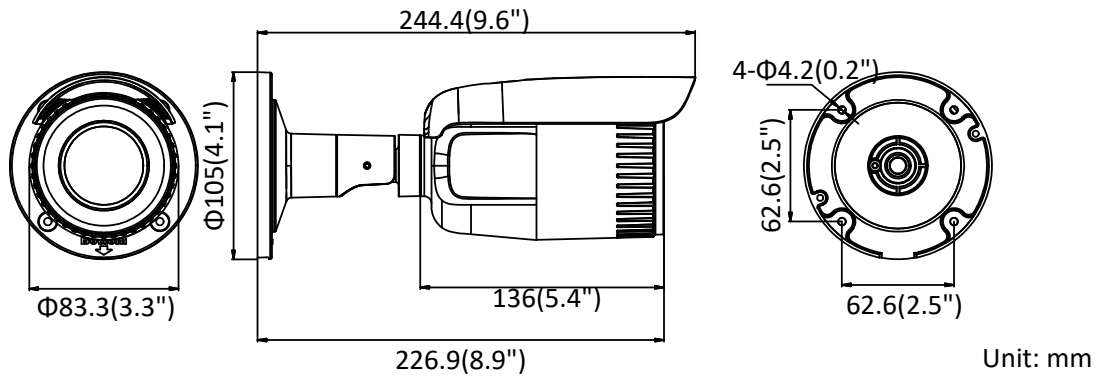

Dimension

Accessory

Distributed by

HIKVISION®

Headquarters

No.555 Qianmo Road, Binjiang District,
Hangzhou 310051, China
T +86-571-8807-5998
overseasbusiness@hikvision.com

Hikvision USA
T +1-909-895-0400
sales.usa@hikvision.com

Hikvision Australia
T +61-2-8599-4233
salesau@hikvision.com

Hikvision India
T +91-22-28469900
sales@pramahikvision.com

Hikvision Canada
T +1-866-200-6690
sales.canada@hikvision.com

Hikvision Thailand
T +662-275-9949
sales.thailand@hikvision.com

Hikvision Europe
T +31-23-5542770
sales.eu@hikvision.com

Hikvision Italy
T +39-0438-6902
info.it@hikvision.com

Hikvision Brazil
T +55 11 3318-0050
Latam.support@hikvision.com

Hikvision Turkey
T +90 (216)521 7070- 7074
sales.tr@hikvision.com

Hikvision Malaysia
T +601-7652-2413
sales.my@hikvision.com

Hikvision UK & Ireland
T +01628-902140
sales.uk@hikvision.com

Hikvision South Africa
Tel: +27 (10) 0351172
sale.africa@hikvision.com

Hikvision France
T +33(0)1-85-330-450
info.fr@hikvision.com

Hikvision Kazakhstan
T +7-727-9730667
nikia.panfilov@hikvision.ru

Hikvision Vietnam
T +84-974270888
sales.vt@hikvision.com

Hikvision UAE
T +971-4-4432090
salesme@hikvision.com

Hikvision Singapore
T +65-6684-4718
sg@hikvision.com

Hikvision Spain
T +34-91-737-16-55
info.es@hikvision.com

Hikvision Tashkent
T +99-87-1238-9438
uzb@hikvision.ru

Hikvision Hong Kong
T +852-2151-1761
info.hk@hikvision.com

Hikvision Russia
T +7-495-669-67-99
saleru@hikvision.com

Hikvision Korea
T +82-[0]31-731-8817
sales.korea@hikvision.com

Hikvision Poland
T +48-22-460-01-50
info.pl@hikvision.com

Hikvision Indonesia
T +62-21-2933759
Sales.Indonesia@hikvision.com