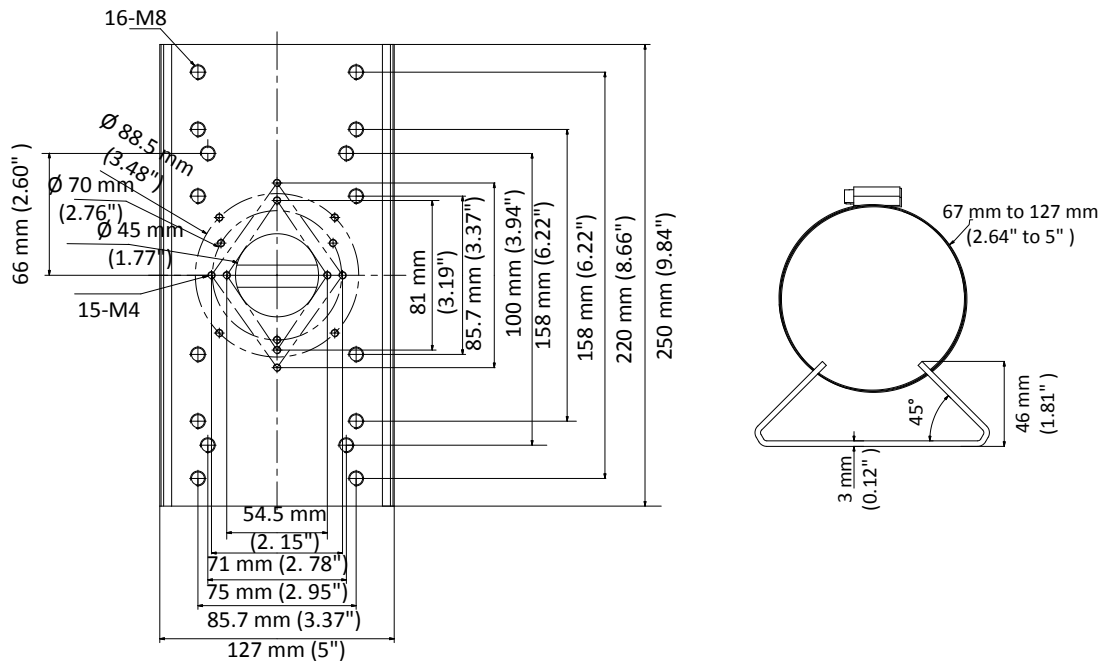

### Horizontal Pole Mount

#### Feature

- Stainless steel with surface spray treatment
- One piece stainless steel formation ensures the reliable structure
- Adjustable diameter from 67 mm to 127 mm

#### Dimension

#### Parameter

Model	DS-1275ZJ-SUS
Parameters	Horizontal Pole Mount
Appearance	Hikvision White
Material	Stainless Steel
Dimension	127 mm × 46 mm × 250 mm (5" × 1.81" × 9.84")
Weight	1400 g (3.09 lb.)