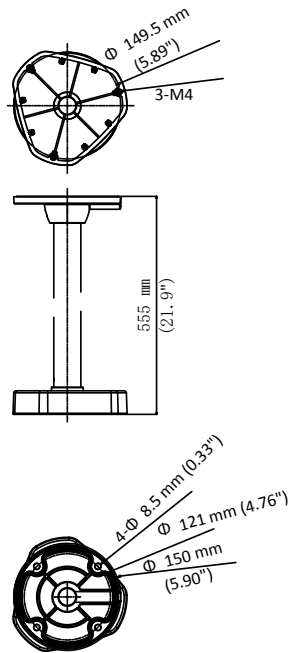

DS-1271ZJ-DM25

Pendant Mounting Bracket for Fisheye Camera

Feature

- Aluminum alloy material with surface spray treatment
- Waterproof design

Dimension

Available Model

DS-1271ZJ-DM25

Parameter

Model	DS-1271ZJ-DM25
Parameters	Pendant Mounting Bracket for Fisheye Camera
Appearance	Hikvision White
Material	Aluminum Alloy
Dimension	Φ 150 mm × 555 mm (5.90" × 21.9")
Weight	1930 g (4.3 lb.)

Note

- The bracket should be installed on the flat surface.
- The waterproof rubber is necessary for the outdoor application.
- The ceiling must be capable of supporting at least 3 times as much as the total weight of the camera and the bracket.
- The bracket's maximum load capacity is 3 KG (6.6 lb.).