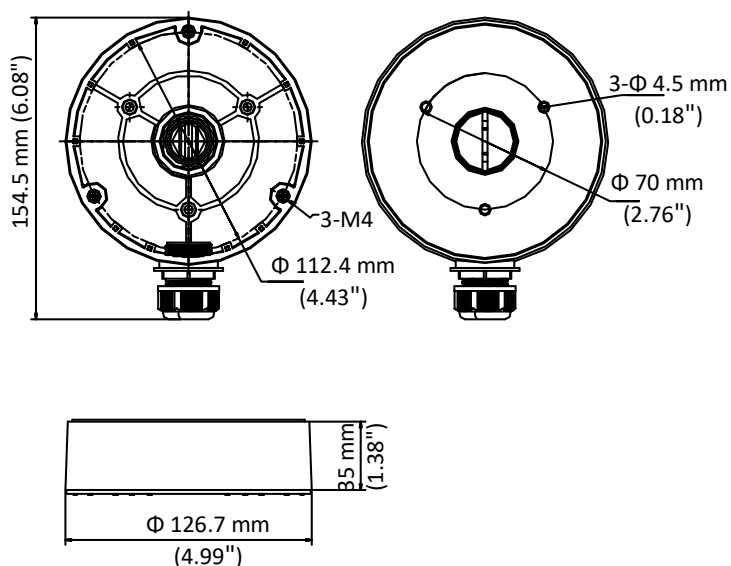

## DS-1280ZJ-DM8

Junction Box for Dome Camera

### Features

- Aluminum alloy material with surface spray treatment
- Side inlet and bottom inlet
- Interchangeable bottom waterproof cover and side gland nut
- Waterproof design

### Dimension

### Parameter

|            |                                    |
|------------|------------------------------------|
| Model      | DS-1280ZJ-DM8                      |
| Parameters | Junction Box for Dome Camera       |
| Appearance | Hikvision White                    |
| Material   | Aluminum Alloy                     |
| Dimension  | Φ 126.7 mm × 35 mm (4.99" × 1.38") |
| Weight     | Approx.: 210 g (0.46 lb.)          |