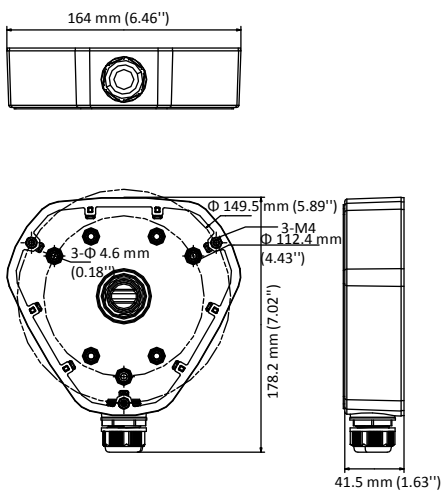

DS-1280ZJ-DM25

Junction Box for Dome Camera

Features:

- Aluminum alloy with surface spray treatment
- Waterproof design
- With cable outlet(s)

Dimension:

Order Model:

DS-1280ZJ-DM25

Parameter:

Model	DS-1280ZJ-DM25
Parameters	Junction Box for Dome Camera
Appearance	Hikvision White
Material	Aluminum Alloy
Dimension	178.5 mm × 164 mm × 41 mm
Weight	340 g

Notice:

- The bracket should be installed on a flat surface.
- Waterproof rubber is necessary for outdoor application.
- The wall should be capable of supporting at least 3 times as much as the total weight of the camera and the junction box.
- The maximum load capacity of the junction box is 4.5 kg.