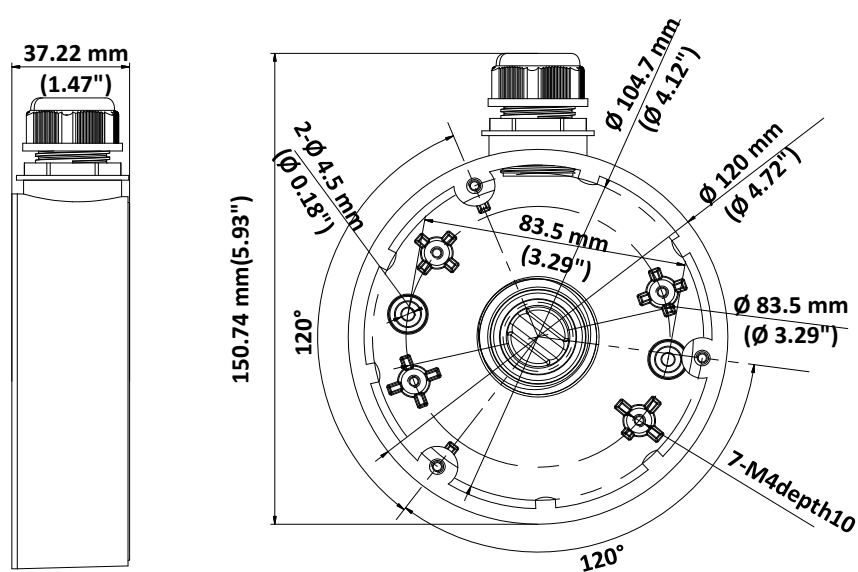

DS-1280ZJ-DM46

Junction Box

Feature

- Aluminum alloy material with surface spray treatment
- Supports bottom outlet, and side outlet
- Applies to both indoor conditions, and outdoor conditions

Dimension

Available Model

DS-1280ZJ-DM46

Parameter

Model	DS-1280ZJ-DM46
Parameters	Junction Box
Appearance	Hikvision White
Material	Aluminum Alloy
Dimension	$\phi 120$ mm \times 37.2 mm ($\phi 4.72$ " \times 1.46")
Weight	250 g (0.55 lb.)

Note

- The junction box should be installed on the flat surface.
- Waterproof rubber is necessary for the outdoor application.
- The wall must be capable of supporting at least 3 times as much as the total weight of the camera and the junction box.
- The junction box's maximum load capacity is 4.5 kg (9.92 lb.).